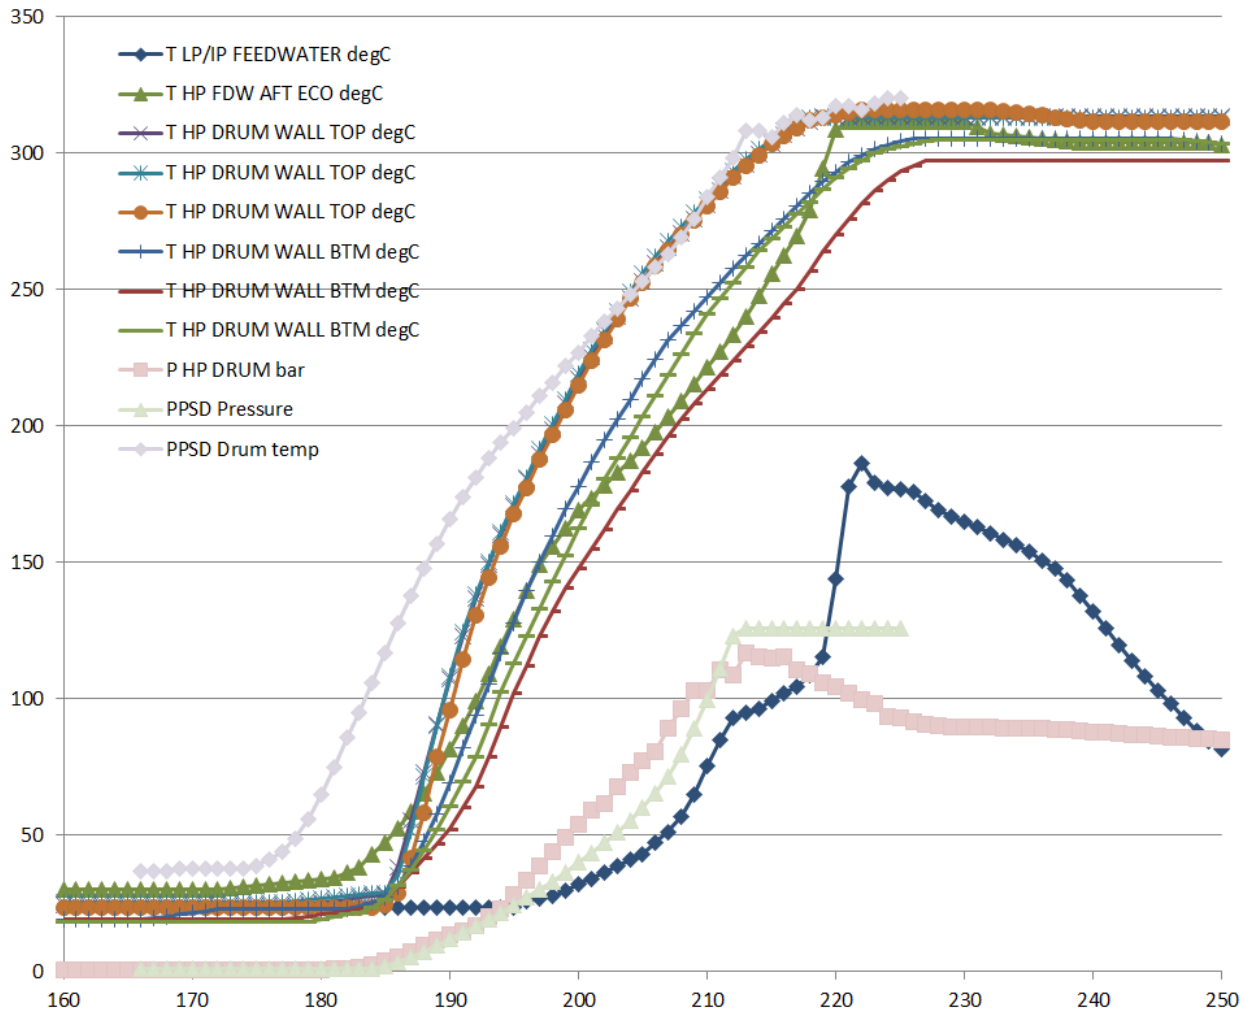

Comparing PPSD- and real test data

Cold Start

Warm Start

Hot Start